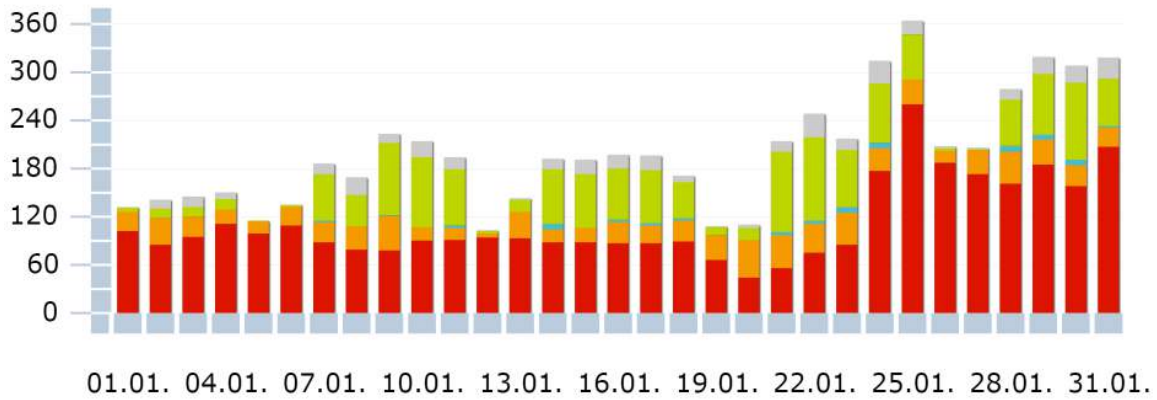

# Email Security Report for knoche-maschinenbau.de

2019-02-12 10:52

Period: 1.1.2019 - 31.1.2019

null: Incoming

Domains: (1) knoche-maschinenbau.de