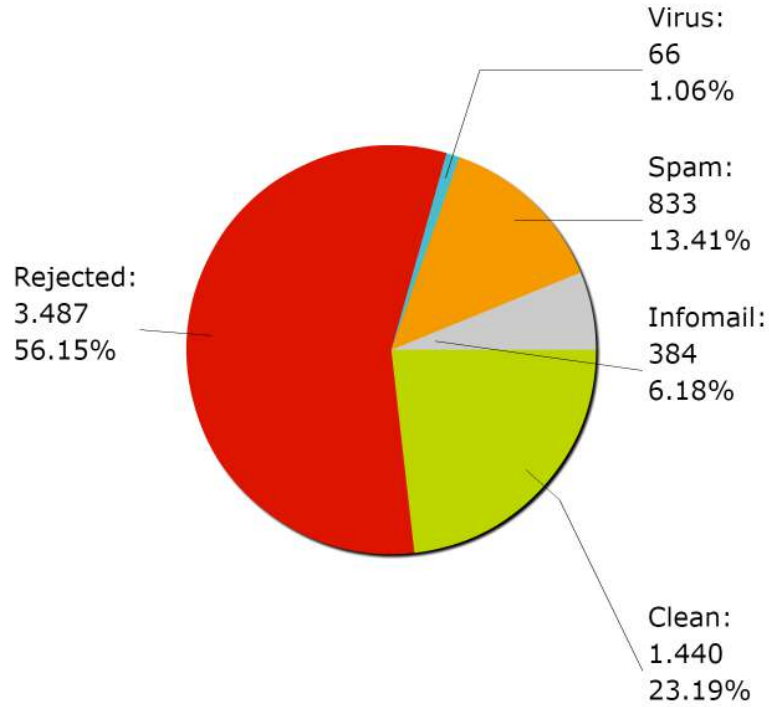

# Email Security Report for knoche-maschinenbau.de

2019-02-12 10:52

Period: 1.1.2019 - 31.1.2019

null: Incoming

Domains: (1) knoche-maschinenbau.de