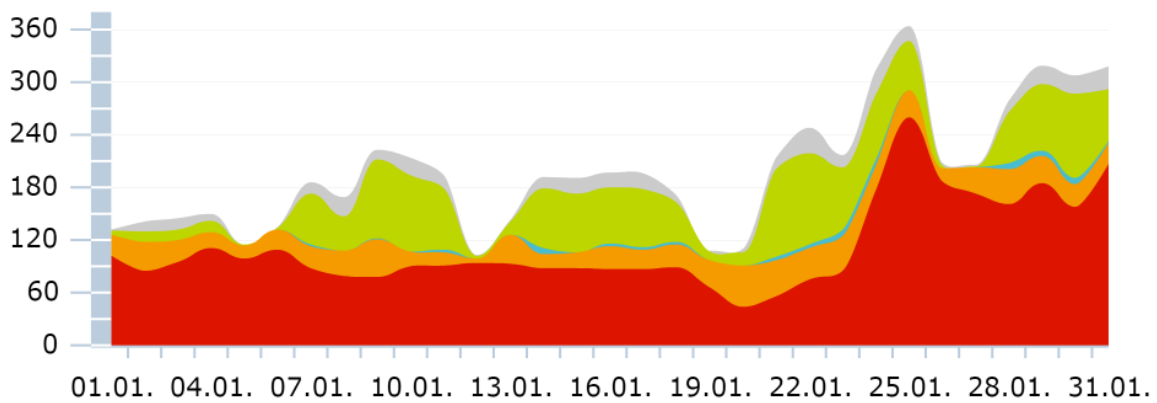

# Email Security Report for knoche-maschinenbau.de

2019-02-12 10:52

Period: 1.1.2019 - 31.1.2019

null: Incoming

Domains: (1) knoche-maschinenbau.de